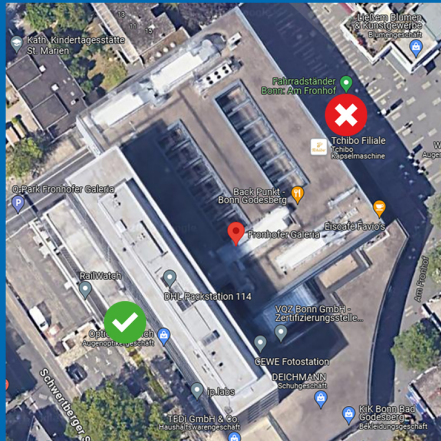

**Note:** The entrance to the QS office is located at the back of the Fronhofer Galerie (see map).

Front of the Fronhofer Galerie from the direction of the railway station or pedestrian zone.

### Address:

Schwertberger Straße 14

D-53177 Bonn-Bad Godesberg

[Routeplanner googleMaps](#)

### Parking possibilities:

The QS office is located on the 3rd floor of the Fronhofer Galerie. The building has a "Q-Park" multi-storey car park. The entrance is in Schwertberger Straße, which you reach from Burgstraße or Brunnenallee. To the right of the entrance is the entrance to the building, where a lift is available.

### You are travelling by public transport?

Bus lines 615 (Ev. Krankenhaus), 637 (Marienhorster Steinweg), 855 (Meckenheim) stop directly in front of the house (bus stop Brunnenallee).

Alternatively, you can also take the underground lines 16, 63, 67 to Bad Godesberg Station (walk through the pedestrian zone exit Alte Bahnhofstraße) or to the Bad Godesberg Stadthalle can be used.